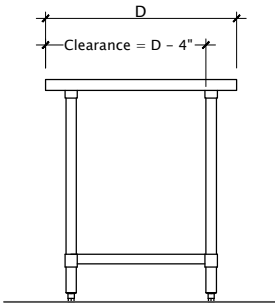

Corporate Head Office
2780 Coventry Road,
Oakville, Ontario, L6H 6R1
Phone: 905-825-9665
Fax: 905-825-0965
info@tarrison.com
www.tarrison.com

US Distribution Center
150 Gratiot Blvd,
Marysville, MI 48040
www.tarrison.com

US Sales Office
29 Craftsbury Crest,
Essex Junction, VT. 05452
Phone: 802-872-9292
info@tarrison.com
www.tarrison.com