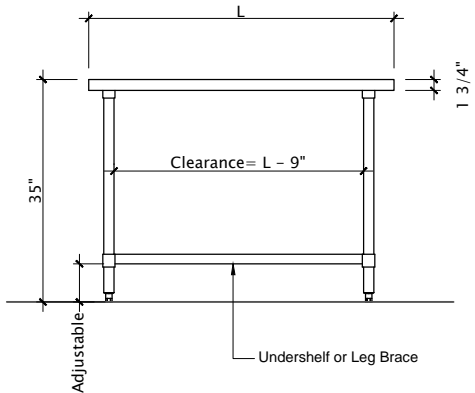

Corporate Head Office
2780 Coventry Road,
Oakville, Ontario, L6H 6R1
Phone: 905-825-9665
Fax: 905-825-0965
info@tarrison.com
www.tarrison.com

US Distribution Center
150 Gratiot Blvd,
Marysville, MI 48040
www.tarrison.com

US Sales Office
29 Craftsbury Crest,
Essex Junction, VT. 05452
Phone: 802-872-9292
info@tarrison.com
www.tarrison.com