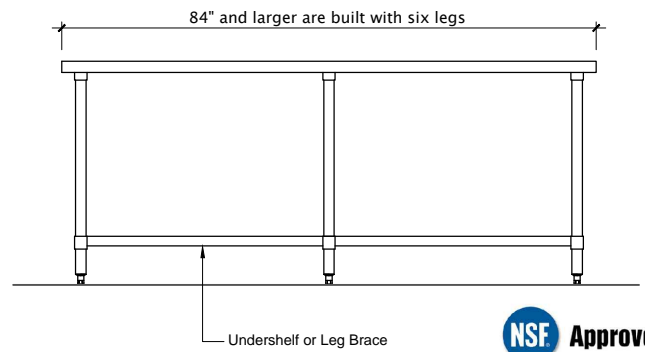

Corporate Head Office
2780 Coventry Road,
Oakville, Ontario, L6H 6R1
Phone: 905-825-9665
Fax: 905-825-0965
info@tarrison.com
www.tarrison.com

US Distribution Center
150 Gratiot Blvd,
Marysville, MI 48040
www.tarrison.com

US Sales Office
29 Craftsbury Crest,
Essex Junction, VT. 05452
Phone: 802-872-9292
info@tarrison.com
www.tarrison.com