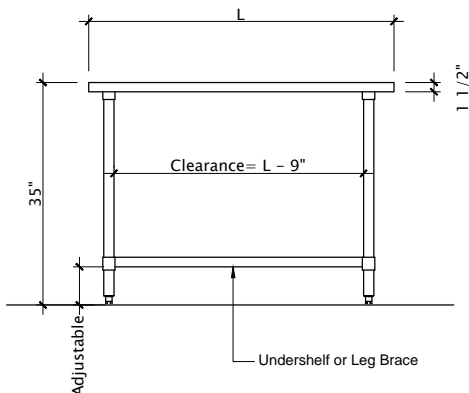

Corporate Head Office
2780 Coventry Road,
Oakville, Ontario, L6H 6R1
Phone: 905-825-9665
Fax: 905-825-0965
info@tarrison.com
www.tarrison.com

US Distribution Center
150 Gratiot Blvd,
Marysville, MI 48040
www.tarrison.com

US Sales Office
29 Craftsbury Crest,
Essex Junction, VT. 05452
Phone: 802-872-9292
info@tarrison.com
www.tarrison.com