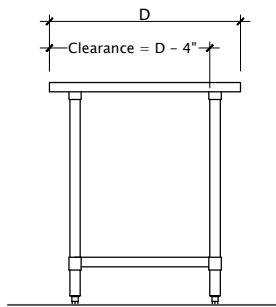

Corporate Head Office
2780 Coventry Road,
Oakville, Ontario, L6H 6R1
Phone: 905-825-9665
Fax: 905-825-0965
info@tarrison.com
www.tarrison.com

US Distribution Center
150 Gratiot Blvd,
Marysville, MI 48040
www.tarrison.com

US Sales Office
29 Craftsbury Crest,
Essex Junction, VT. 05452
Phone: 802-872-9292
info@tarrison.com
www.tarrison.com