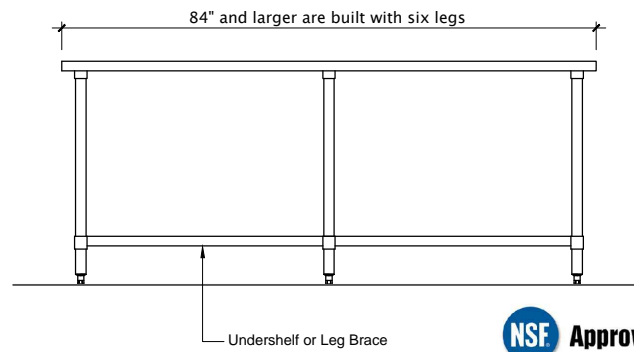

Corporate Head Office
2780 Coventry Road,
Oakville, Ontario, L6H 6R1
Phone: 905-825-9665
Fax: 905-825-0965
info@tarrison.com
www.tarrison.com

US Distribution Center
150 Gratiot Blvd,
Marysville, MI 48040
www.tarrison.com

US Sales Office
29 Craftsbury Crest,
Essex Junction, VT. 05452
Phone: 802-872-9292
info@tarrison.com
www.tarrison.com